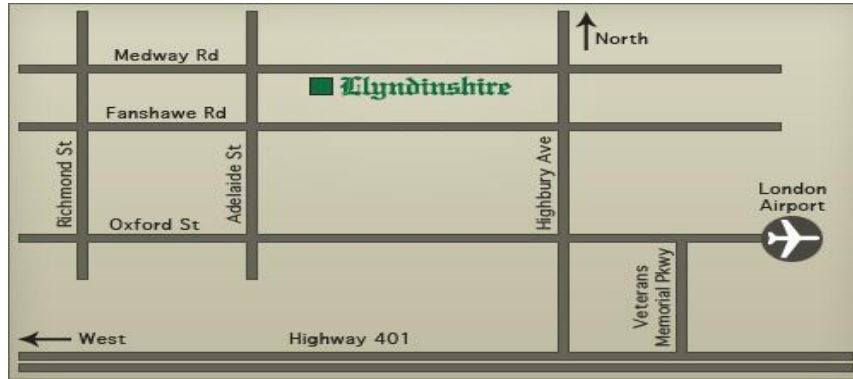

LOCAL 473'S GOLF SOCIAL

DATE: Saturday June 23rd, 2018
TIME: 8:00A.M. SHOTGUN START
PLACE: Llyndinshire Golf & County Club
14983 Medway Rd, RR #1 Arva, On, N0M 1C0, (519) 659-5087
LOCAL 473 GIFT BAGS
*****RSVP by Friday June 15, 2018*****